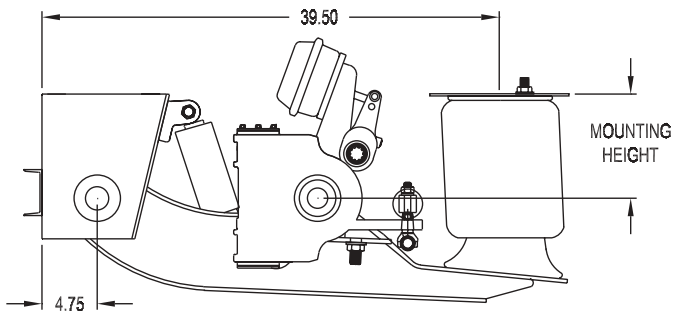

Watson Suspension Systems

STA-250/300 STEERABLE PRIMARY TRAILER AIR RIDE

STA-250/300 Series

- Top Mount or Underslung
- Includes Reverse Lock-Out
- 5 Year Warranty
- Maintenance Free with Huck Fasteners
- 25,000 and 30,000 lb. Capacity

LEADERSHIP IN SUSPENSION TECHNOLOGY

STA-250/300 SERIES

STEERABLE PRIMARY TRAILER AIR RIDE

**STA-250U/STA-300U
UNDERSLUNG**

**STA-250T/STA-300T
TOP MOUNT**

- Axle Travel: 8 in.
- Capacity: 25,000 and 30,000 lbs.
- Ride Heights: 7 thru 24 in.
- Maintenance Free HUCK Fasteners
- Factory Pre-Assembled
- Compact Design
- Flush Mount Shocks
- Extended Life Bushings