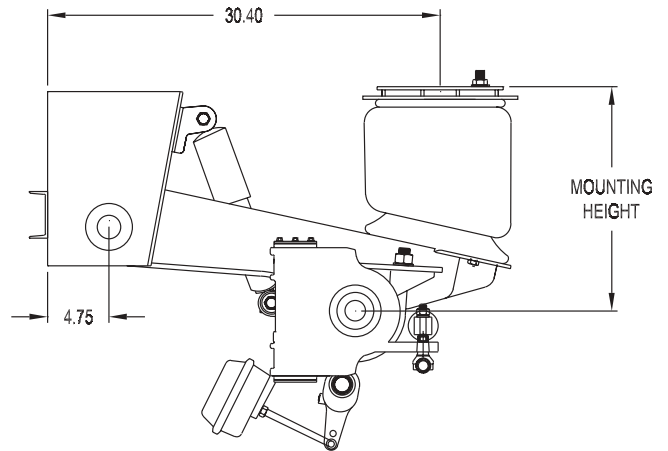

Watson Suspension Systems

STA-250/300 STEERABLE PRIMARY TRAILER AIR RIDE

STA-250/300 Series

- Top Mount or Underslung
- Includes Reverse Lock-Out
- 5 Year Warranty
- Maintenance Free with Huck Fasteners
- 25,000 and 30,000 lb. Capacity

LEADERSHIP IN SUSPENSION TECHNOLOGY

STA-250/300 SERIES

STEERABLE PRIMARY TRAILER AIR RIDE

**STA-250U/STA-300U
UNDERSLUNG**

**STA-250T/STA-300T
TOP MOUNT**

- Axle Travel: 8 in.
- Capacity: 25,000 and 30,000 lbs.
- Ride Heights: 7 thru 24 in.
- Maintenance Free HUCK Fasteners
- Factory Pre-Assembled
- Compact Design
- Flush Mount Shocks
- Extended Life Bushings