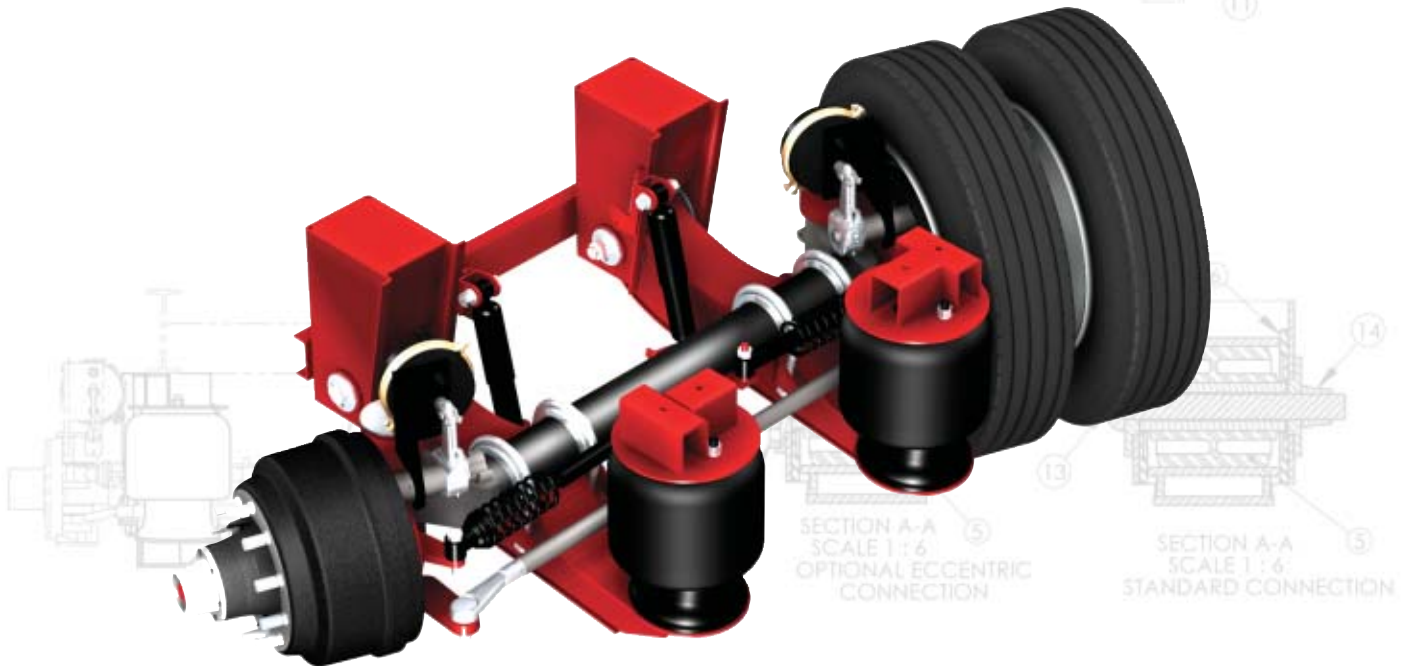

Watson Suspension Systems

STA-250/300 STEERABLE PRIMARY TRAILER AIR RIDE

STA-250/300 Series

- Top Mount or Underslung
- Includes Reverse Lock-Out
- 5 Year Warranty
- Maintenance Free with Huck Fasteners
- 25,000 and 30,000 lb. Capacity

LEADERSHIP IN SUSPENSION TECHNOLOGY

STA-250/300 SERIES

STEERABLE PRIMARY TRAILER AIR RIDE

**STA-250U/STA-300U
UNDERSLUNG**

**STA-250T/STA-300T
TOP MOUNT**

- Axle Travel: 8 in.
- Capacity: 25,000 and 30,000 lbs.
- Ride Heights: 7 thru 24 in.
- Maintenance Free HUCK Fasteners
- Factory Pre-Assembled
- Compact Design
- Flush Mount Shocks
- Extended Life Bushings